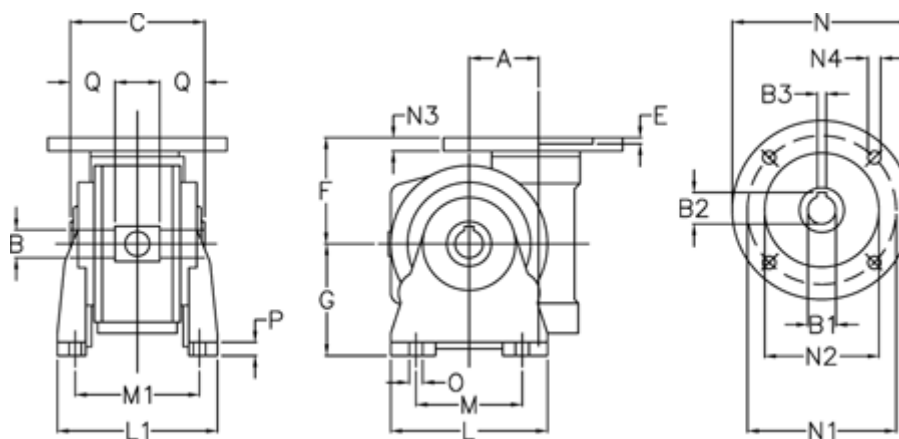

# Data Sheet

Article number: 3902185015360

Description: Worm gear  
VF 185-V-15-180B5, without lubrication

## Measures

A	= 185.4	G	= 254	N3	= 18
B	= 60 H7	L	= 360	N4	= 18
B1 E7	= 48	L1	= 320	O	= 22
B2	= 51.2	M	= 270	P	= 22
B3 H9	= 14	M1	= 251	Q	= 65
C	= 190	N	= 350		
E	= 4	N1	= 300		
F	= 217	N2	= 250		